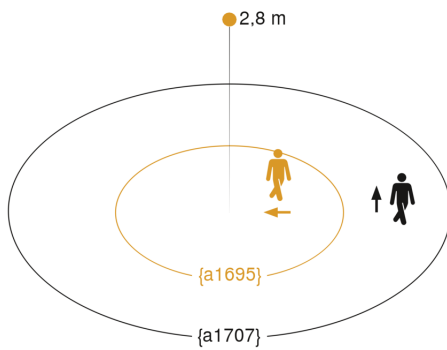

IS 2360-3 ECO

white

EAN 4007841 057770

Article number 057770

Technical specifications

Type	Motion detectors
Dimensions (Ø x H)	121 x 57 mm
Mains power supply	220 – 240 V / 50 – 60 Hz
Power consumption	0,56 W
Sensor Technology	passive infrared
Application, place	Outdoors, Indoors
Installation site	ceiling
Installation	Surface wiring
Mounting height	2,50 – 6,00 m
Reach, radial	Ø 6 m (28 m ²)
Reach, tangential	Ø 24 m (452 m ²)
Detection angle	360 °
Angle of aperture	90 °
Switching zones	972 switching zones
Optimum mounting height	2,8 m
Mechanical scalability	No
Sneak-by guard	Yes
Capability of masking out individual segments	Yes
Electronic scalability	No
Twilight setting TEACH	No
Twilight setting	2 – 1000 lx
Time setting	5 s – 15 Min.
Output	2000 W
Switching output 1, resistive	2000 W
Switching output 1, number of LEDs / fluorescent lamps	8 pcs.
Switching output 1, floating	No

IS 2360-3 ECO

white

EAN 4007841 057770

Article number 057770

Detection Zone

Mögliche Montagehöhe: 2,50 m – 6,00 m

Orange: radial

Schwarz: tangential

Dimension Drawing

Circuit diagram