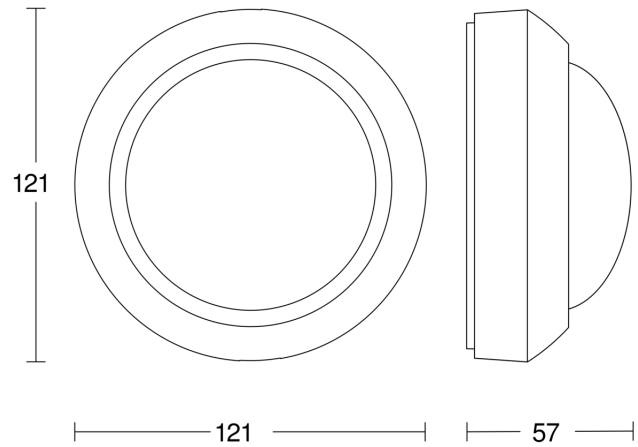

IS 2360-3 ECO

white

EAN 4007841 057770

Article number 057770

Technical specifications

Type	Motion detectors
Dimensions (Ø x H)	121 x 57 mm
Mains power supply	220 – 240 V / 50 – 60 Hz
Power consumption	0,56 W
Sensor Technology	passive infrared
Application, place	Outdoors, Indoors
Installation site	ceiling
Installation	Surface wiring
Mounting height	2,50 – 6,00 m
Reach, radial	Ø 6 m (28 m ²)
Reach, tangential	Ø 24 m (452 m ²)
Detection angle	360 °
Angle of aperture	90 °
Switching zones	972 switching zones
Optimum mounting height	2,8 m
Mechanical scalability	No
Sneak-by guard	Yes
Capability of masking out individual segments	Yes
Electronic scalability	No
Twilight setting TEACH	No
Twilight setting	2 – 1000 lx
Time setting	5 s – 15 Min.
Output	2000 W
Switching output 1, resistive	2000 W
Switching output 1, number of LEDs / fluorescent lamps	8 pcs.
Switching output 1, floating	No

IS 2360-3 ECO

white

EAN 4007841 057770

Article number 057770

Detection Zone

Mögliche Montagehöhe: 2,50 m – 6,00 m

Orange: radial

Schwarz: tangential

Dimension Drawing

Circuit diagram